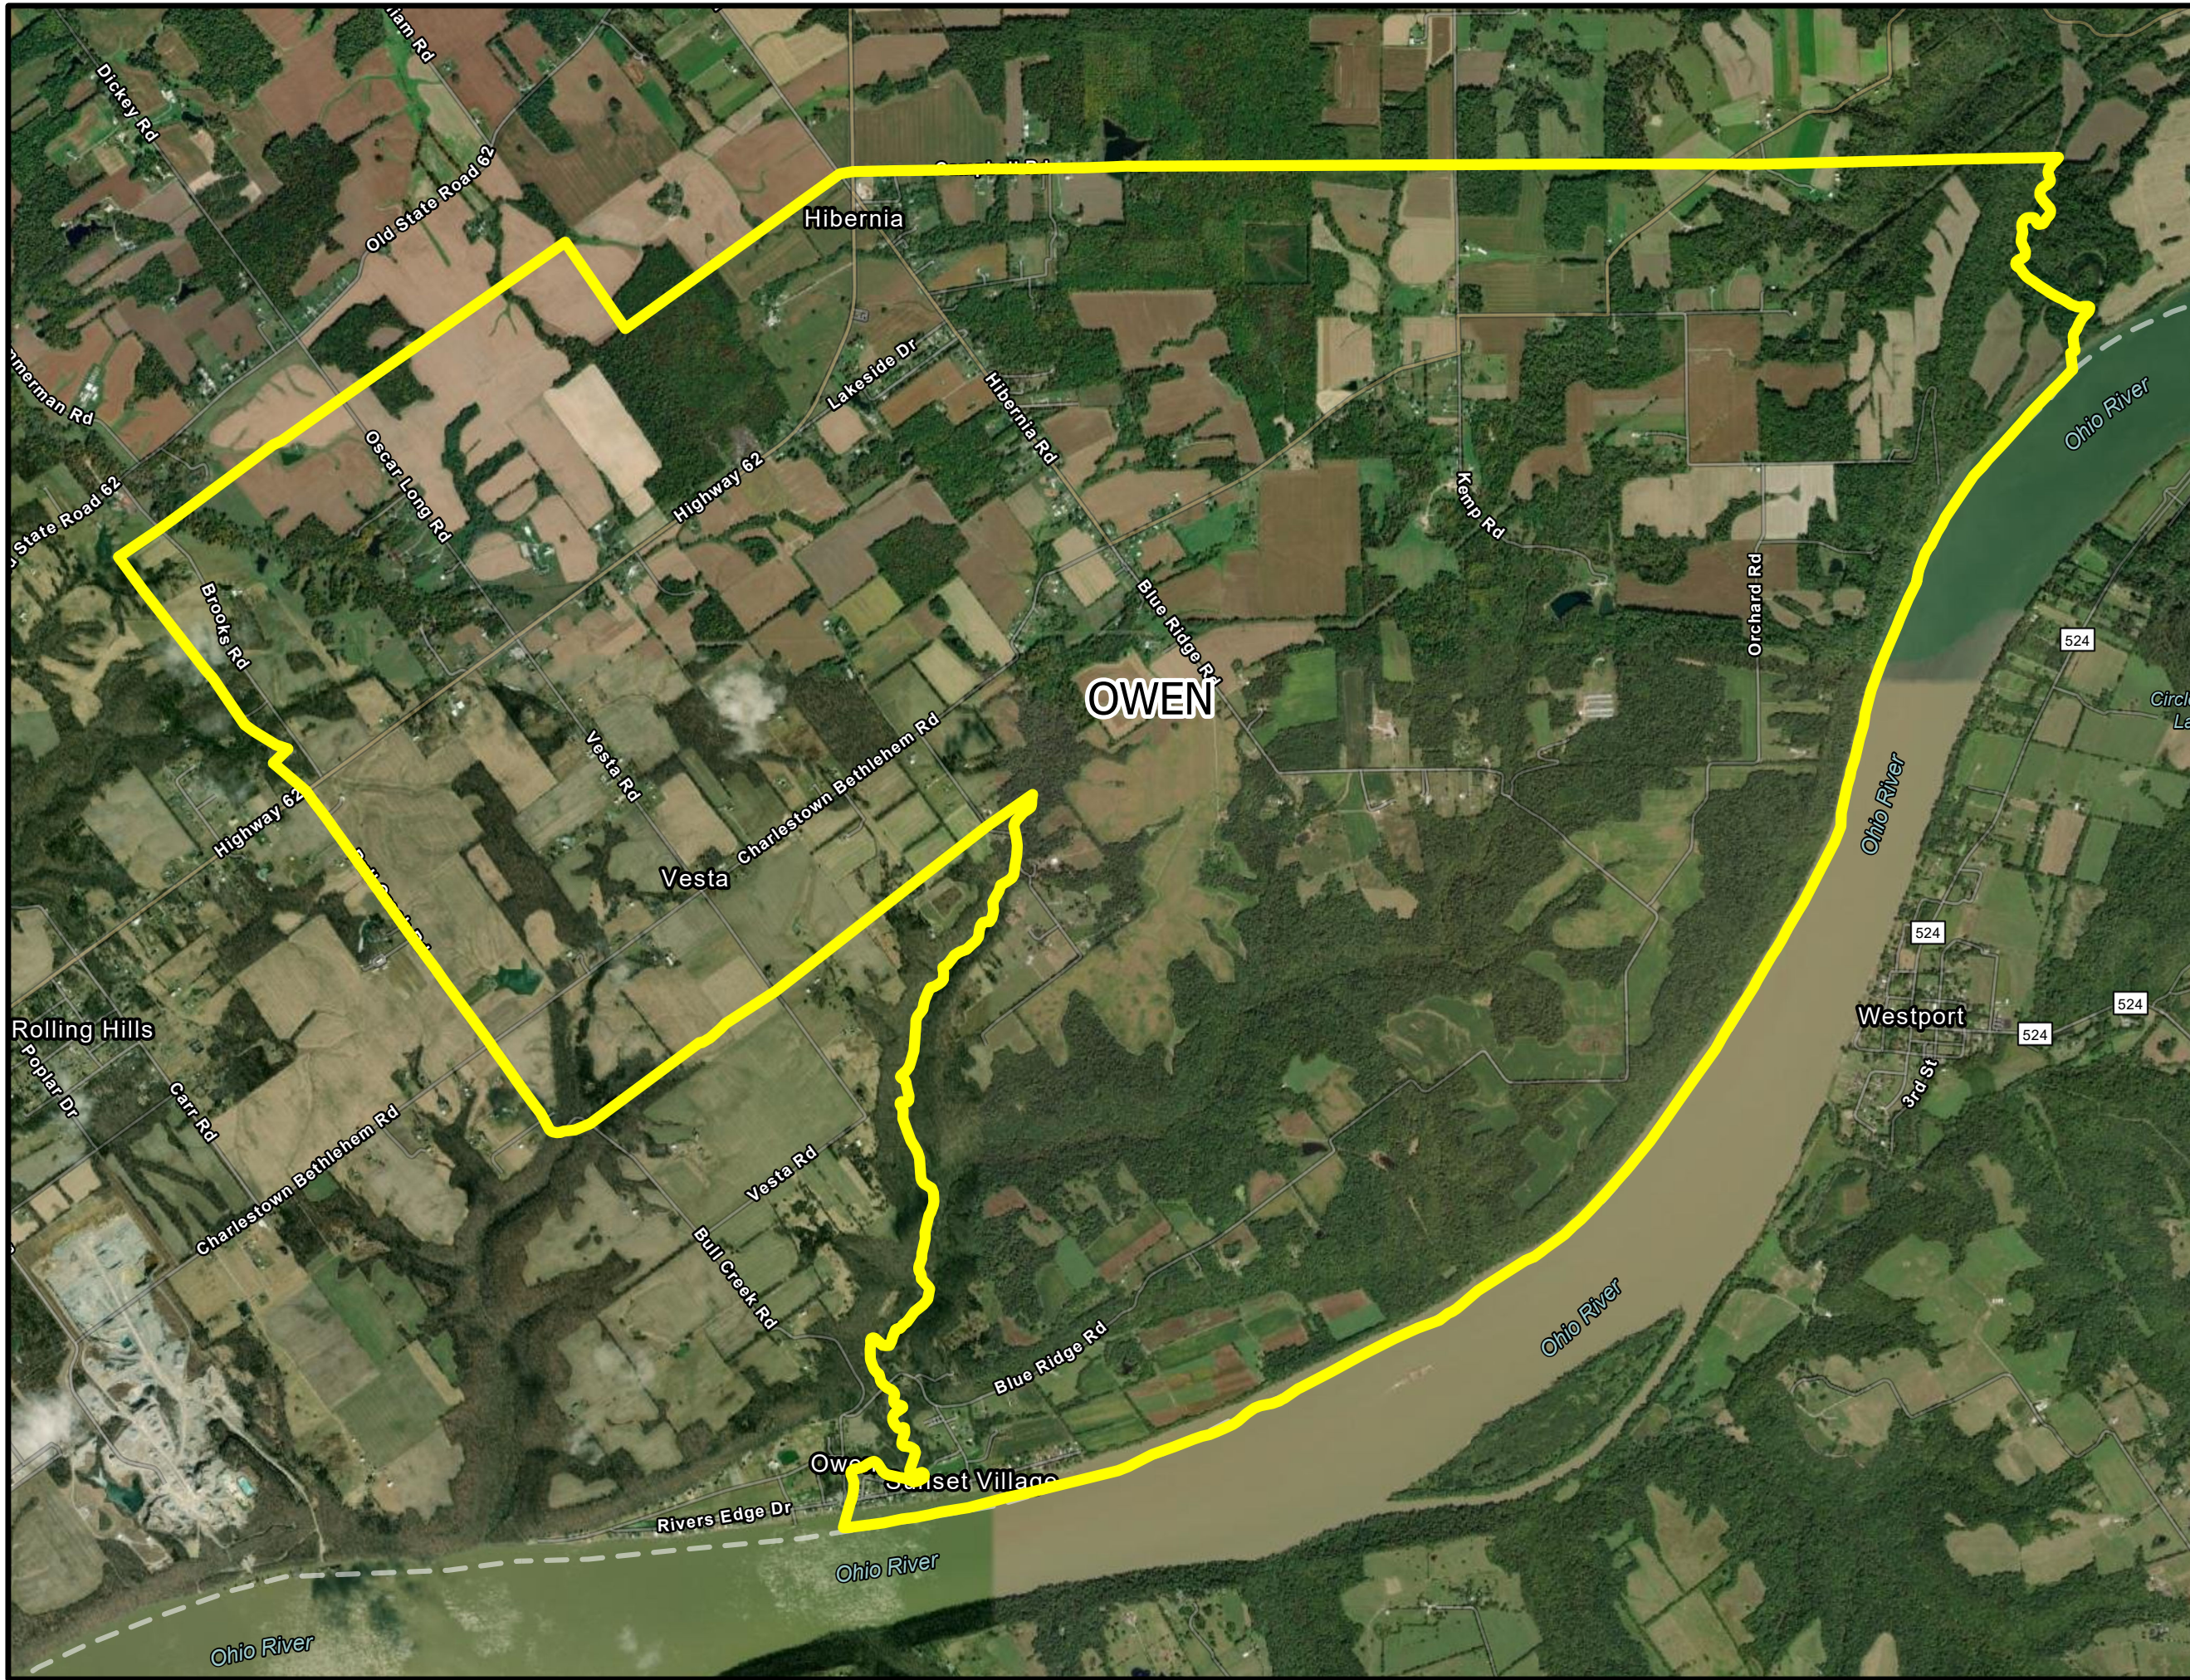

OWEN

CLARK COUNTY, INDIANA
2022 PRECINCTS
MAP 55 of 74

LEGEND

 2022 PRECINCTS

Esri, HERE, Garmin, SafeGraph, GeoTechnologies, Inc., METI/NASA, USGS, EPA, NPS, US Census Bureau, USDA, Earthstar Geographics

1" = 2,775'
Scalable when printed
on 11" x 17" paper

Jacobi, Toombs & Lanz, Inc.
Consulting Engineers & Land Surveyors
2307 River Road Suite 203 - Louisville, Kentucky 40206
502-583-5994 - WWW.JTLENG.COM